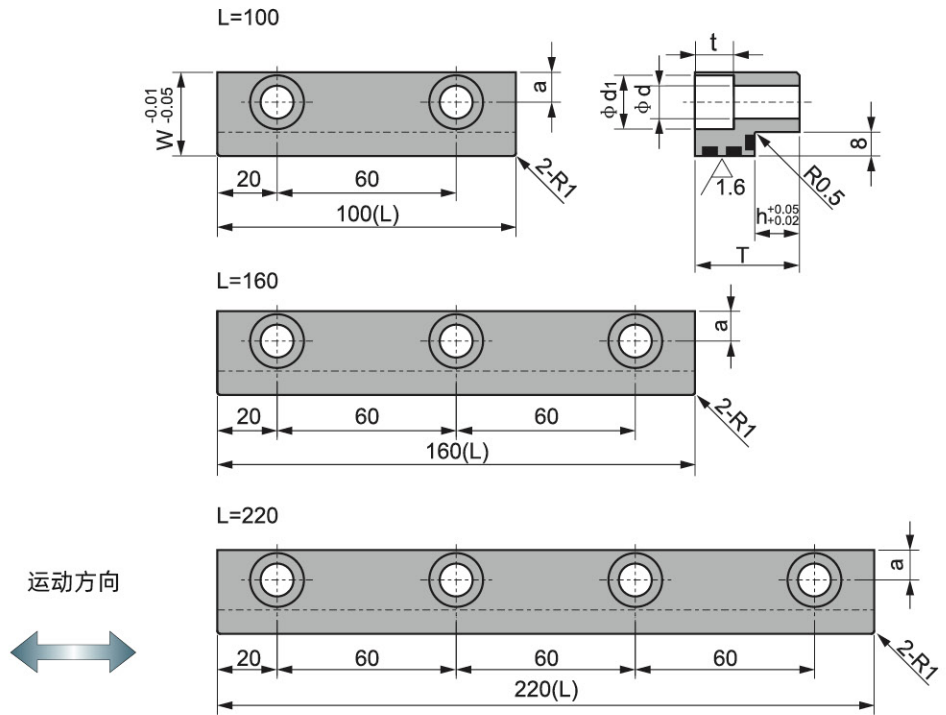

BY-5S 自润导轨 Oilless Guide Rail

单位Unit: mm

型号 Parts No.	W	L	T	a	d	d ₁	h	t
BY-5S-23x100	23	100	30	7.5	7	11	15	7
BY-5S-23x160	"	160	"	"	"	"	"	"
BY-5S-23x220	"	220	"	"	"	"	"	"
BY-5S-23x100	"	100	41	"	"	"	26	"
BY-5S-23x160	"	160	"	"	"	"	"	"
BY-5S-23x220	"	220	"	"	"	"	"	"
BY-5S-28x100	28	100	25	10	11	18	10	13
BY-5S-28x160	"	160	"	"	"	"	"	"
BY-5S-28x220	"	220	"	"	"	"	"	"
BY-5S-28x100	"	100	35	"	"	"	15	"
BY-5S-28x160	"	160	"	"	"	"	"	"
BY-5S-28x220	"	220	"	"	"	"	"	"
BY-5S-28x100	"	100	56	"	"	"	26	"
BY-5S-28x160	"	160	"	"	"	"	"	"
BY-5S-28x220	"	220	"	"	"	"	"	"